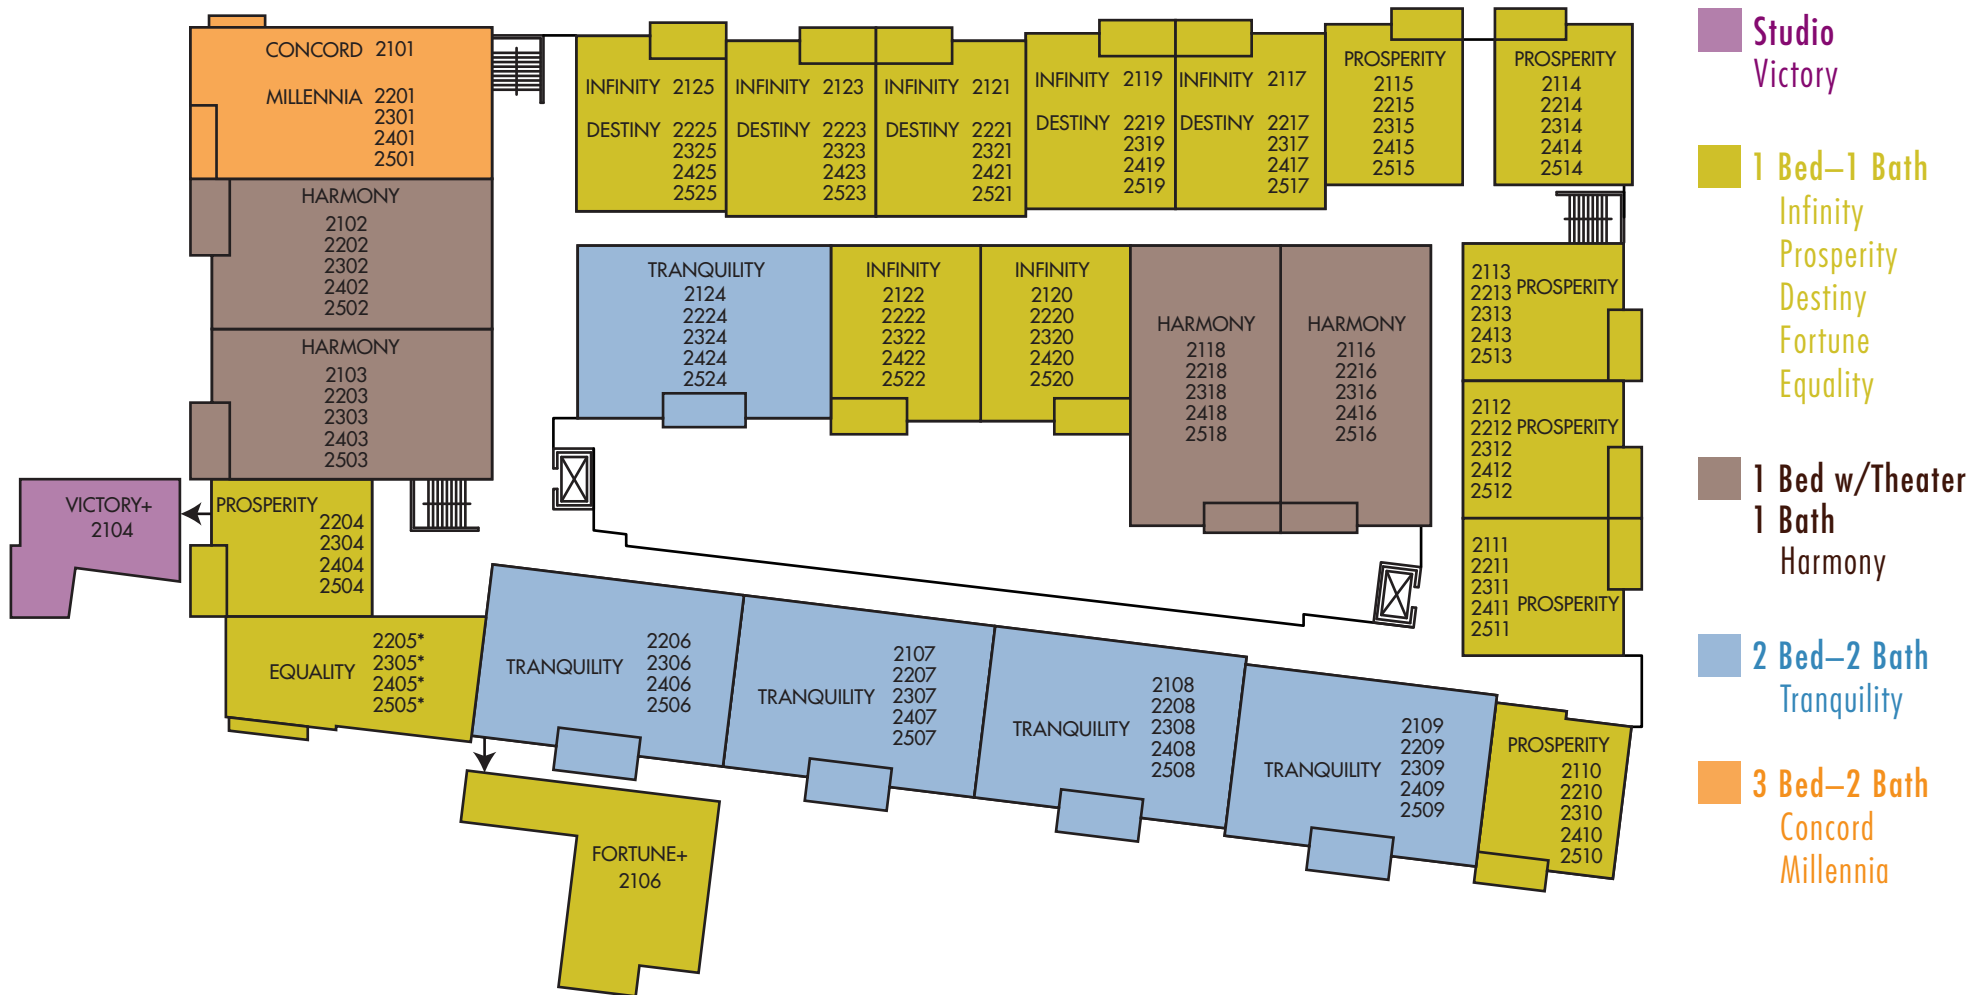

SITE PLAN building 1

1 Bed-1 Bath
 Infinity
 Prosperity
 Serenity
 Destiny

2 Bed-2 Bath
 Luminance
 Radiance
 Peace
 Tranquility

1 Bed w/Theater-1 Bath
 Harmony

3 Bed-2 Bath
 Concord
 Millennia

Studio
 Eternity
 Simplicity
 Unity

* Handicap Accessible Unit

+ Unit Variation for First Floor

SITE PLAN building 2

* Handicap Accessible Unit

+ Unit Variation for First Floor