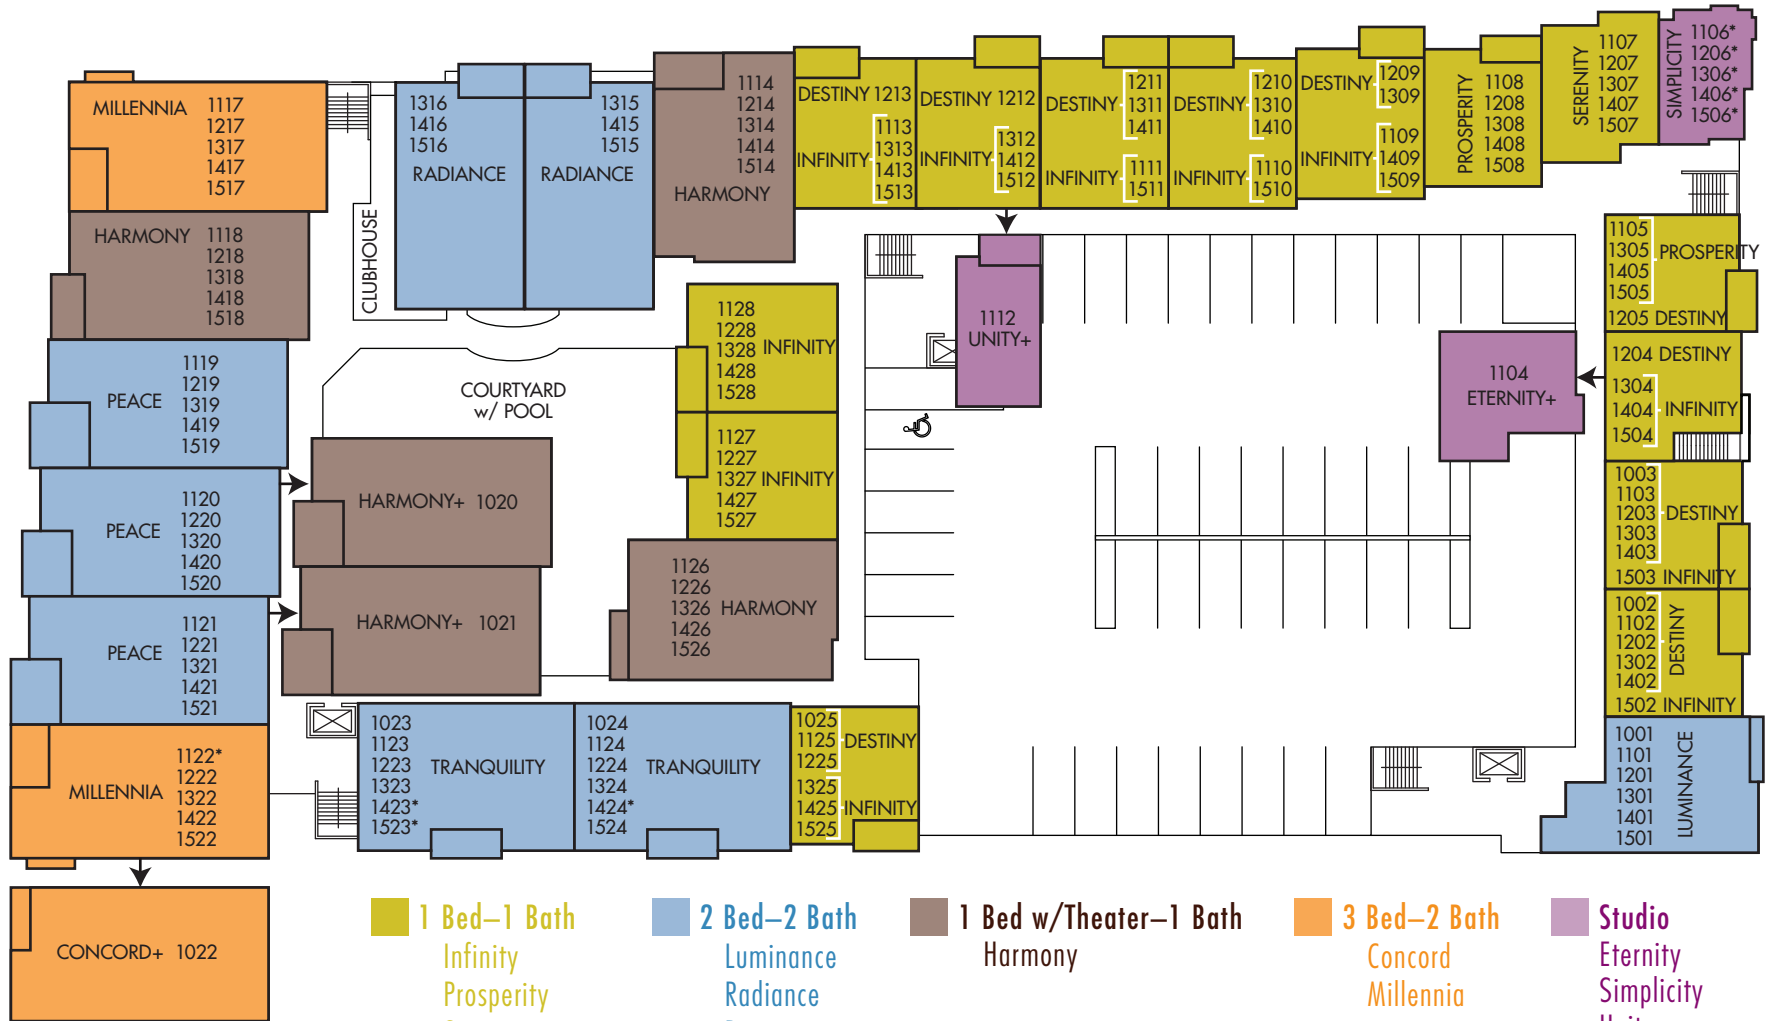

SITE PLAN building 1

1 Bed-1 Bath
 Infinity
 Prosperity
 Serenity
 Destiny

2 Bed-2 Bath
 Luminance
 Radiance
 Peace
 Tranquility

1 Bed w/Theater-1 Bath
 Harmony

3 Bed-2 Bath
 Concord
 Millennia

Studio
 Eternity
 Simplicity
 Unity

* Handicap Accessible Unit

+ Unit Variation for First Floor

SITE PLAN building 2

* Handicap Accessible Unit

+ Unit Variation for First Floor